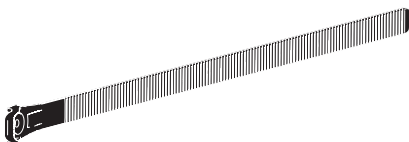

Thule XXL Fatbike Wheel Straps
985