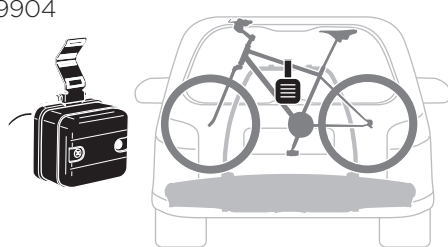

Thule 3rd Brake Light 13pin

9904